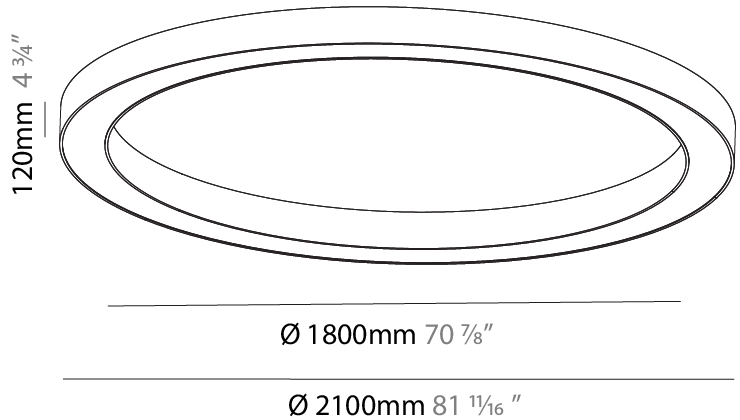

1. To build a product code in our configurator select the specify button on the base model # product page
2. To build a manual product code on this datasheet choose from the options listed below in blue font and add the suffix to the base model #

GENERAL

Series: Glorious
Subseries: Glorious
Brand: Prolight
Division: Architectural
Mounting Type: Surface
Mounting Location: Ceiling
Subcategory: Ambient

PHYSICAL

Shape: Round
Diameter (mm): 2100
Diameter (in): 82 11/16
Height (mm): 120
Height (in): 4 3/4
Light Distribution: Direct
Weight (kg): 25.133
Weight (lbs): 55.29
Diffuser: PMMA - Opal
Fixture Finish: SSR / BKV / CWI / CRY / HAB / LAG / UFT / ITA / RUA / RUR / MIC / FTG / MYG / TWT / LOD / PUS / FRO / FUP / KIA / POP / BLS / SPG / MEY / GOH / GUM / CHC / COM / ABZ / JAG / OBR / MOS / ROR
Fixture Material: Aluminum

ELECTRICAL

Lamp Type: LED (Zhaga Standard)
Input Wattage (W): 101
Total Output Wattage (W): 84 / 67.2 (3500K)
Dimming: Non-Dimming / Phase Dimming (120Vac only) / 0-10V Dimming
Driver Included: Yes
Driver Location: Integrated
Driver Type: Constant Current - 120 / 277Vac
Driver Class: Class 2
Input Voltage (V): 120 - 277
Constant Current (mA): 350 / 700 (3500K)

LED

Color Temperature (°K): 3000 / 3500 / 4000
Max. Delivered Lumen (lm): 9690 / 10035 / 10240
CRI: >80 CRI
Efficiency (%): 65
Lamp Life (hrs): 50000

OPTICAL

RATINGS AND CERTIFICATIONS

Certified By: Certified for North American Standards
IP rating: IP20