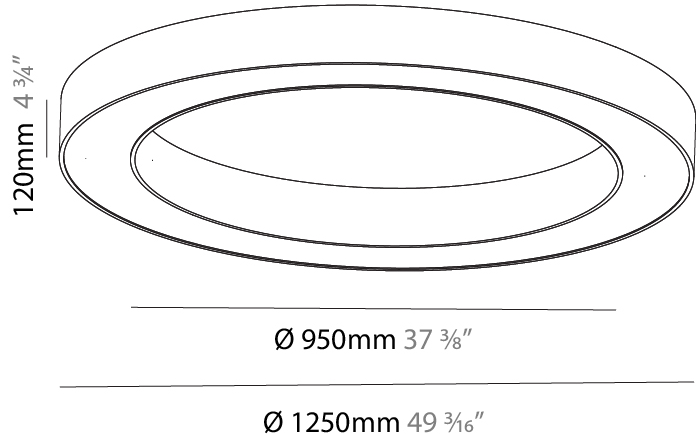

1. To build a product code in our configurator select the specify button on the base model # product page
2. To build a manual product code on this datasheet choose from the options listed below in blue font and add the suffix to the base model #

GENERAL

Series: Glorious
Subseries: Glorious
Brand: Prolight
Division: Architectural
Mounting Type: Surface
Mounting Location: Ceiling
Subcategory: Ambient

PHYSICAL

Shape: Round
Diameter (mm): 1250
Diameter (in): 49 ³/₁₆
Height (mm): 120
Height (in): 4 ³/₄
Light Distribution: Direct
Weight (kg): 12.465
Weight (lbs): 27.42
Diffuser: PMMA - Opal or Micro-Prism
Fixture Finish: SSR / BKV / CWI / CRY / HAB / LAG / UFT / ITA / RUA / RUR / MIC / FTG / MYG / TWT / LOD / PUS / FRO / FUP / KIA / POP / BLS / SPG / MEY / GOH / GUM / CHC / COM / ABZ / JAG / OBR / MOS / ROR
Fixture Material: Aluminum

ELECTRICAL

Lamp Type: LED (Zhaga Standard)
Input Wattage (W): 60
Total Output Wattage (W): 48 / 38.4 (3500K)
Dimming: Non-Dimming / Phase Dimming (120Vac only) / 0-10V Dimming
Driver Included: Yes
Driver Location: Integrated
Driver Type: Constant Current - 120 / 277Vac
Driver Class: Class 2
Input Voltage (V): 120 - 277
Constant Current (mA): 350 / 1200 (3500K)

LED

Color Temperature (°K): 3000 / 3500 / 4000
Max. Delivered Lumen (lm): 5540 / 5733 / 5850
CRI: >80 CRI
Efficiency (%): 65
Lamp Life (hrs): 50000

OPTICAL

RATINGS AND CERTIFICATIONS

Certified By: Certified for North American Standards
IP rating: IP20