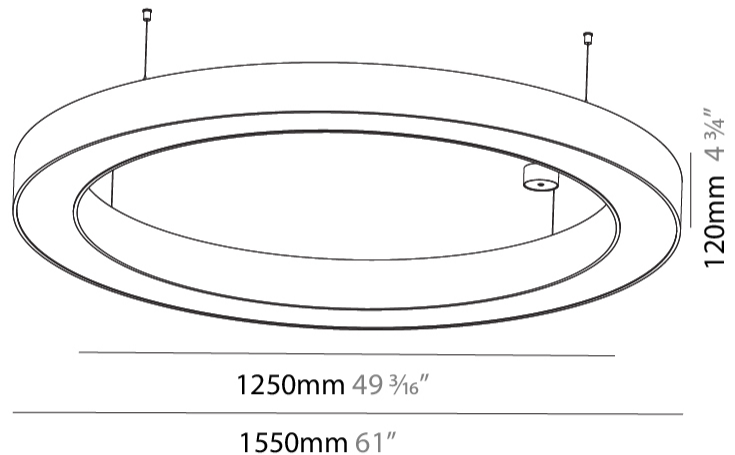

GENERAL

Series: Glorious
Subseries: Glorious
Brand: Prolight
Division: Architectural
Mounting Type: Suspension
Mounting Location: Ceiling
Subcategory: Ambient

PHYSICAL

Shape: Round
Diameter (mm): 1550
Diameter (in): 61
Height (mm): 120
Height (in): 4 ¾
Max. Overall Height (mm): 2120
Max. Overall Height (in): 83 ⅞
Light Distribution: Direct / Indirect
Weight (kg): 16.737
Weight (lbs): 36.90
Diffuser: PMMA - Opal or Micro-Prism
Fixture Finish: SSR / BKV / CWI / CRY / HAB / LAG / UFT / ITA / RUA / RUR / MIC / FTG / MYG / TWT / LOD / PUS / FRO / FUP / KIA / POP / BLS / SPG / MEY / GOH / GUM / CHC / COM / ABZ / JAG / OBR / MOS / ROR
Fixture Material: Aluminum

ELECTRICAL

Lamp Type: LED (Zhaga Standard)
Input Wattage (W): 110
Total Output Wattage (W): 88 / 70.4 (3500K)
Dimming: Non-Dimming / Phase Dimming (120Vac only) / 0-10V Dimming
Driver Included: Yes
Driver Location: Integrated
Driver Type: Constant Current - 120 / 277Vac
Driver Class: Class 2
Input Voltage (V): 120 - 277
Constant Current (MA): 350 / 700/800 (3500K)

LED

Color Temperature (°K): 3000 / 3500 / 4000
Max. Delivered Lumen (lm): 6920 / 7164 / 7310 Direct / 4530 / 4938 / 4790 Indirect
CRI: >80 CRI
Efficiency (%): 68
Lamp Life (hrs): 50000

OPTICAL

RATINGS AND CERTIFICATIONS

Certified By: Certified for North American Standards
IP rating: IP20