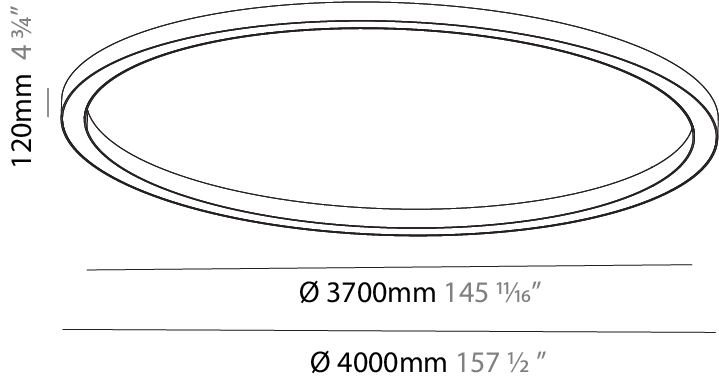

1. To build a product code in our configurator select the specify button on the base model # product page
2. To build a manual product code on this datasheet choose from the options listed below in blue font and add the suffix to the base model #

GENERAL

Series: Glorious
Subseries: Glorious
Brand: Prolicht
Division: Architectural
Mounting Type: Surface
Mounting Location: Ceiling
Subcategory: Ambient

PHYSICAL

Shape: Round
Diameter (mm): 4000
Diameter (in): 157 1/2
Height (mm): 120
Height (in): 4 3/4
Light Distribution: Direct
Weight (kg): 49.661
Weight (lbs): 109.25
Diffuser: PMMA - Opal
Fixture Finish: SSR / BKV / CWI / CRY / HAB / LAG / UFT / ITA / RUA / RUR / MIC / FTG / MYG / TWT / LOD / PUS / FRO / FUP / KIA / POP / BLS / SPG / MEY / GOH / GUM / CHC / COM / ABZ / JAG / OBR / MOS / ROR
Fixture Material: Aluminum

ELECTRICAL

Lamp Type: LED (Zhaga Standard)
Input Wattage (W): 200
Total Output Wattage (W): 160 / 128 (3500K)
Dimming: Non-Dimming / Phase Dimming (120Vac only) / 0-10V Dimming
Driver Included: Yes
Driver Location: Integrated
Driver Type: Constant Current - 120 / 277Vac
Driver Class: Class 2
Input Voltage (V): 120 - 277
Constant Current (mA): 350 / 1000 (3500K)

LED

Color Temperature (°K): 3000 / 3500 / 4000
Max. Delivered Lumen (lm): 18460 / 19110 / 19500
CRI: >80 CRI
Efficiency (%): 65
Lamp Life (hrs): 50000

OPTICAL

RATINGS AND CERTIFICATIONS

Certified By: Certified for North American Standards
IP rating: IP20